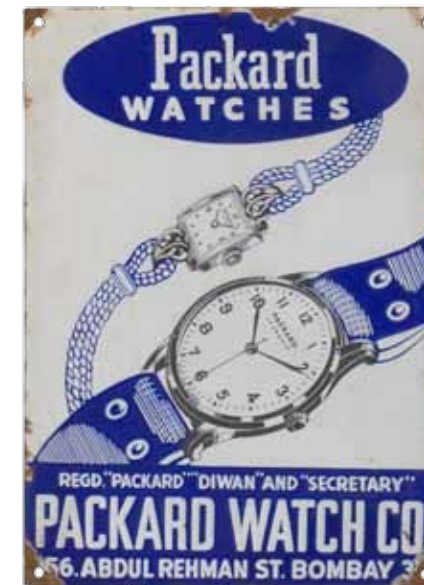

[357] PACKARD WATCHES
22,5 x 37,5 cm — plate
Inde