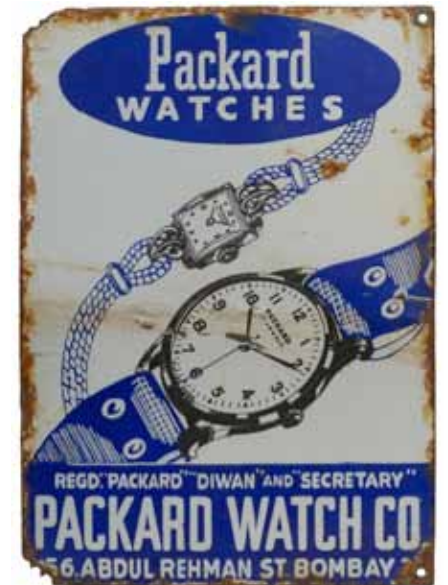

[199] HIRSCH
50 x 32 cm
plate à rebords
Allemagne
[...]